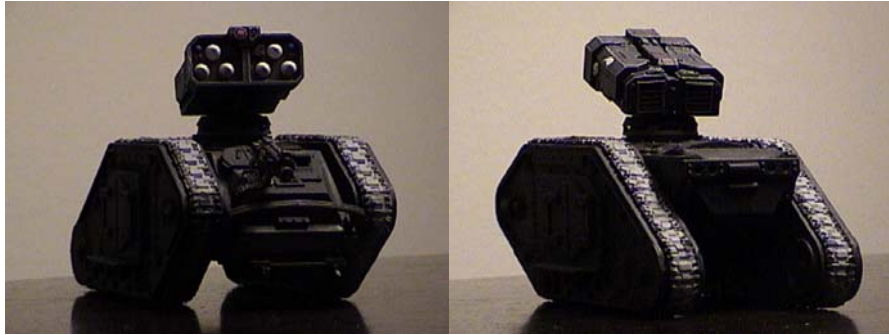

Thor Multi Launcher

The Space Wolves Chapter fields small Devastator Squads known as Long Fang Packs. These small, highly specialized packs are often limited to occupying advantageous terrain due to their extremely limited firepower when moving between firing positions. The Long Fangs can use both the Rhino and the Razorback transports to counter this challenge, but neither of these assets augments the Long Fang's use on the battlefield. The Thor Pattern Multi Launcher combines the Razorback's limited transport capacity as well as upgrades the fire support capability with the Whirlwind MRL. Thus, the Thor Pattern truly augments the Long Fang's battlefield capability and fills a fire support requirement by a Space Wolves' Mechanized Force.

While principally a Space Wolves pattern, the Thor has recently begun to see action in some other marine armories.

Thor Multi Launcher					
	Points	BS	Armor		
			front	side	rear
Thor	143	4	12	11	10

Substitution: 0-1 Thor may be fielded instead of a razorback wherever a razorback may be fielded.

Type: Tracked

Structure: None

Crew: 1 marine

Transport: 5

Fire Points: None

Access Points: 1 Rear

Options: The Thor may take any upgrades available to the Razorback.

Weapons:

Whirlwind Launcher

Heavy Bolter

Modeling: The Model is an old style Games Workshop Rhino body mounted to the treads from a leman russ. The whirlwind launcher is the Forgeworld version and the front heavy bolter is from an attack bike.