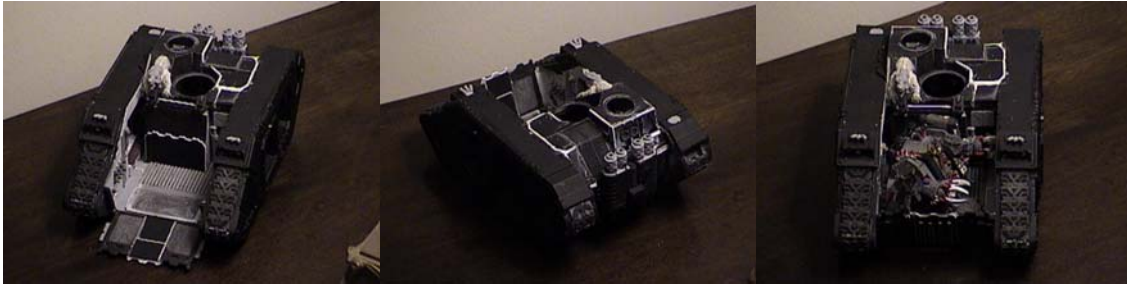

Crom Pattern Land Raider

(Incomplete Model)

The Space Wolf Chapter reveres their Dreadnaughts as Great Warriors as well as Leaders. The oldest of which are known as Venerable Dreadnaughts and often lead their young brothers in battle. These warriors exert great presence on the battlefield and inspire their fellow wolves to great feats of heroism. However, these venerable leaders are often restricted to lumber across the battlefield and rarely experience the thrill of close quarters combat.

The Crom Pattern Land Raider harkens to an older day when Dreadnaughts could join their smaller brothers in tearing across the open battlefield in Rhino and Land Raider Transports to engage the enemy in the close fight. The Crom Pattern Land Raider expands the MKIV Land Raider Chassis and opens the troop compartment to accommodate the ceremite and steel monsters. This variant also drops some armor and weapon systems to accommodate the increased cargo requirement. Thus, the Crom Pattern Land Raider is the Venerable Dreadnaught's chariot to the close fight and enables the Dread's awesome power and leadership to lead from the front.

Crom Pattern Land Raider					
	Points	BS	Armor		
			front	side	rear
Crom	178	4	13	13	12

Substitution: A Crom Pattern Land Raider is a transport option for a venerable dreadnought and therefore may be taken as a transport option for a venerable dreadnought, wherever a venerable dreadnought may be taken.

Type: Tracked

Structure: None

Crew: 2 Marines

Transport: 1 Dreadnought

Fire Points: None

Access Points: Front

Options: The Crom Pattern Land Raider may take any upgrades available to the land raider.

Weapons: